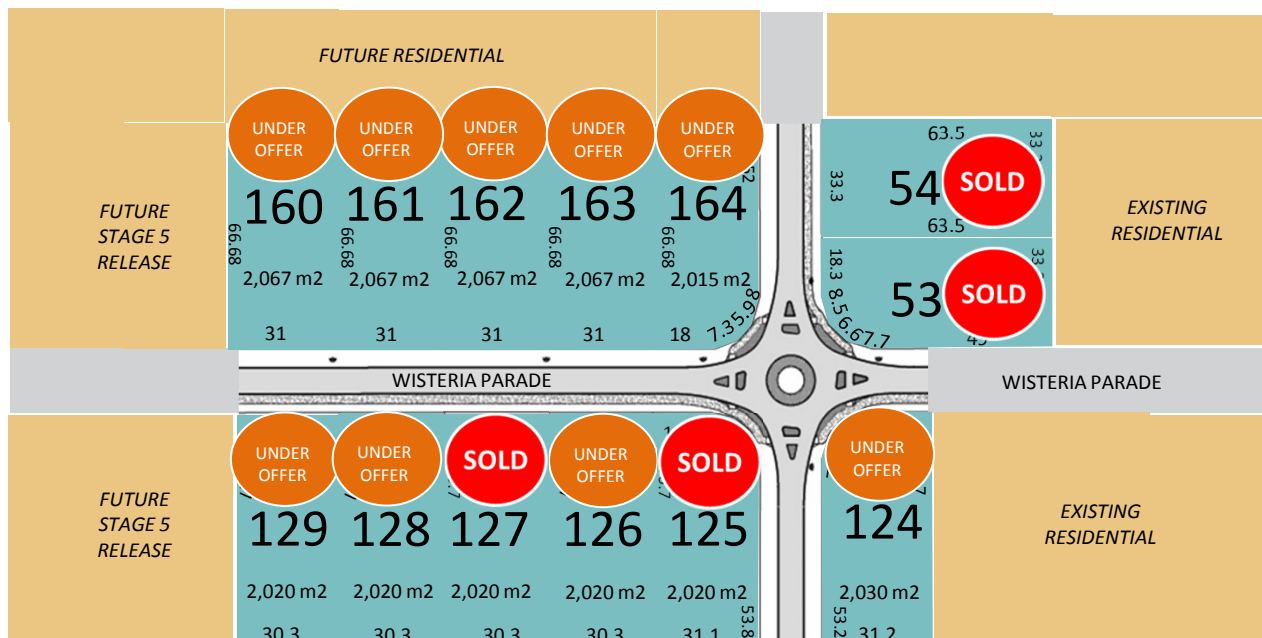

GERALDTON HEIGHTS

MORESBY

STAGE 4

* All areas and dimensions are subject to survey. The particulars of this plan are supplied for identification purposes only and shall not be taken as a representation in any aspect on the part of the vendor or its agents.

geraldtonheights.com.au

STAGE 4 – PRICE LIST

Lot	Area	Price	Status
53	2063sqm		SOLD
54	2118sqm		SOLD
124	2030sqm		UNDER OFFER
125	2020sqm		SOLD
126	2020sqm		UNDER OFFER
127	2020sqm		SOLD
128	2020sqm		UNDER OFFER
129	2020sqm		UNDER OFFER
160	2067sqm		UNDER OFFER
161	2067sqm		UNDER OFFER
162	2067sqm		UNDER OFFER
163	2067sqm		UNDER OFFER
164	2015sqm		UNDER OFFER