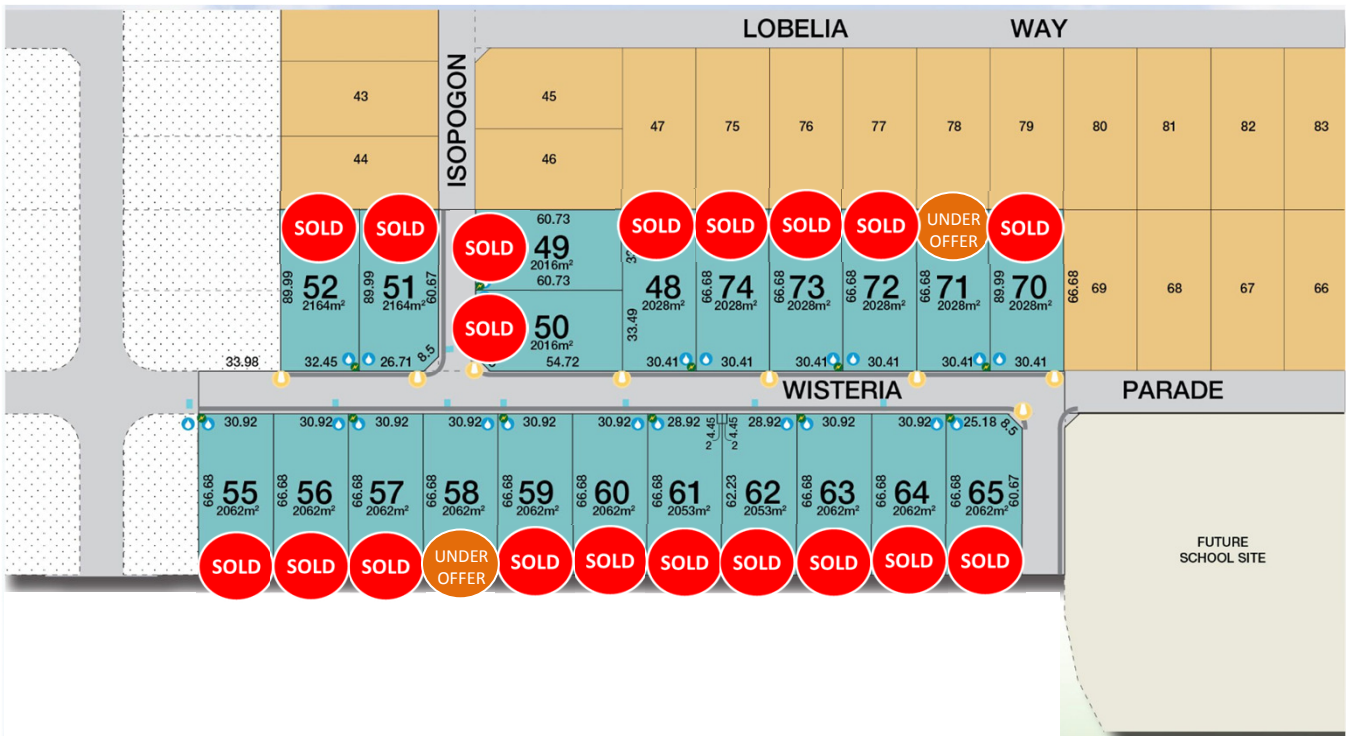

# GERALDTON HEIGHTS

MORESBY

## STAGE 3B – TITLED LAND

\* All areas and dimensions are subject to survey. The particulars of this plan are supplied for identification purposes only and shall not be taken as a representation in any aspect on the part on the vendor or its agents.

## STAGE 3B – PRICE LIST

Lot	Area	Price	Status
48	2028sqm		SOLD
49	2016sqm		SOLD
50	2016sqm		SOLD
51	2164sqm		SOLD
52	2164sqm		SOLD
55	2062sqm		SOLD
56	2062sqm		SOLD
57	2062sqm		SOLD
58	2062sqm		UNDER OFFER
59	2062sqm		SOLD
60	2062sqm		SOLD
61	2053sqm		SOLD
62	2053sqm		SOLD
63	2053sqm		SOLD
64	2062sqm		SOLD
65	2062sqm		SOLD
70	2028sqm		SOLD
71	2028sqm		UNDER OFFER
72	2028sqm		SOLD
73	2028sqm		SOLD
74	2028sqm		SOLD